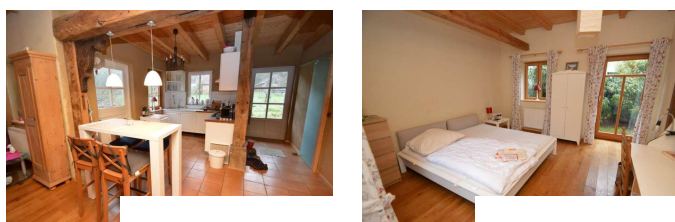

Other dates

District	Quelkhorn
Deposit	1.500,00 EUR
Floor	
Available until	Open-ended
Maximum number of tenants	2
Smoking / Nonsmoker	Non-smokers only
Garden	Yes

Facilities

- **bathroom**
  - with washing machine
  - **flooring material**
  - tiles
  - **kitchen**
  - with dishwasher
  - **type of heating**
  - central heating system
- fitted kitchen